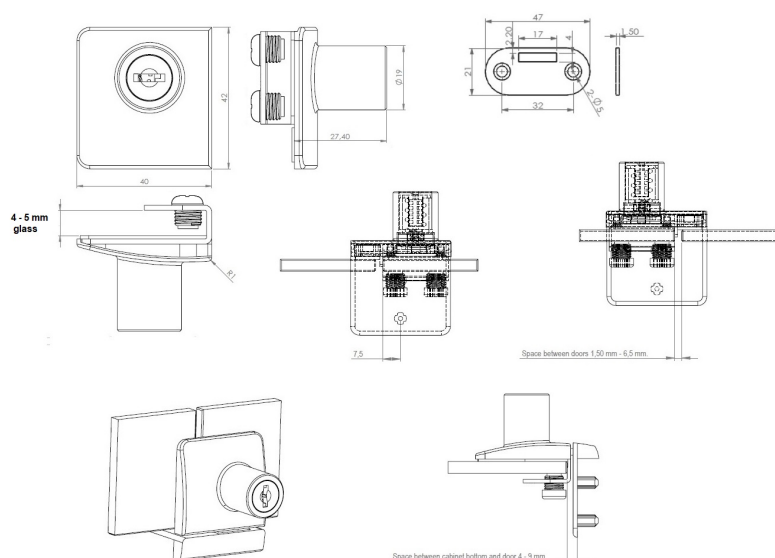

PRODUCT SHEET

Description:

Glass Door Lock "Square", F/Double Doors, CPL, MIC#J11 W/Master Key & Interchangeable System #11, W/ 2 SISO Oval, Metal Keys, 400 KD, W/2 Black ABS Plastic Screws W/PVC Tip,, 1 CPL Flat Oval Metal Striking Pl., F/Glass Thickness 4-5mm

Item number:

14.09.560-0

| Units | Box | Carton | HS Code | Barcode |
|-------|-----|--------|------------|---|
| Pcs. | 12 | 240 | 8301300000 |  5704866049375 |

SISO A/S
Mileparken 11
DK-2740 Skovlunde
Denmark
VAT: DK 24786013